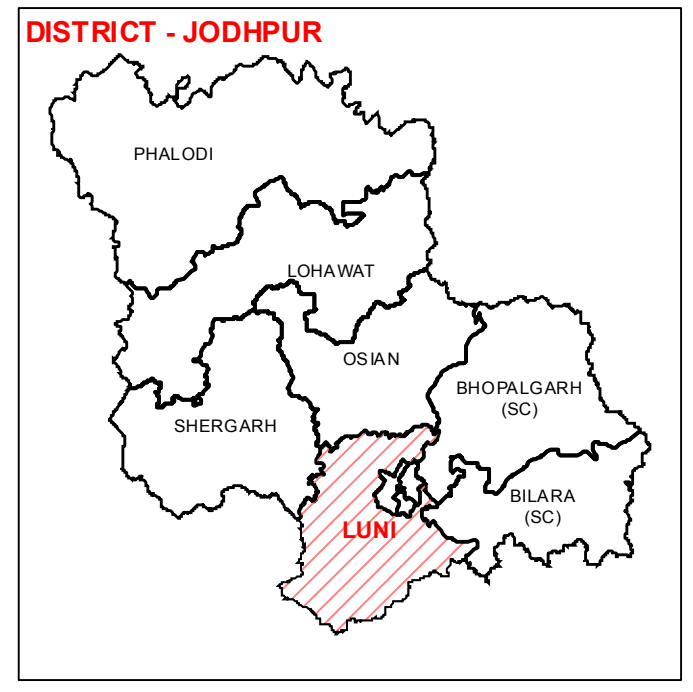

ASSEMBLY CONSTITUENCY - LUNI-130

DISTRICT - JODHPUR

Legend

- T Tehsil Headquarter
- R ILR Headquarter
- P Patwar Circle Headquarter
- Tehsil Boundary
- ILR Circle Boundary
- Patwar Circle Boundary
- Village Boundary