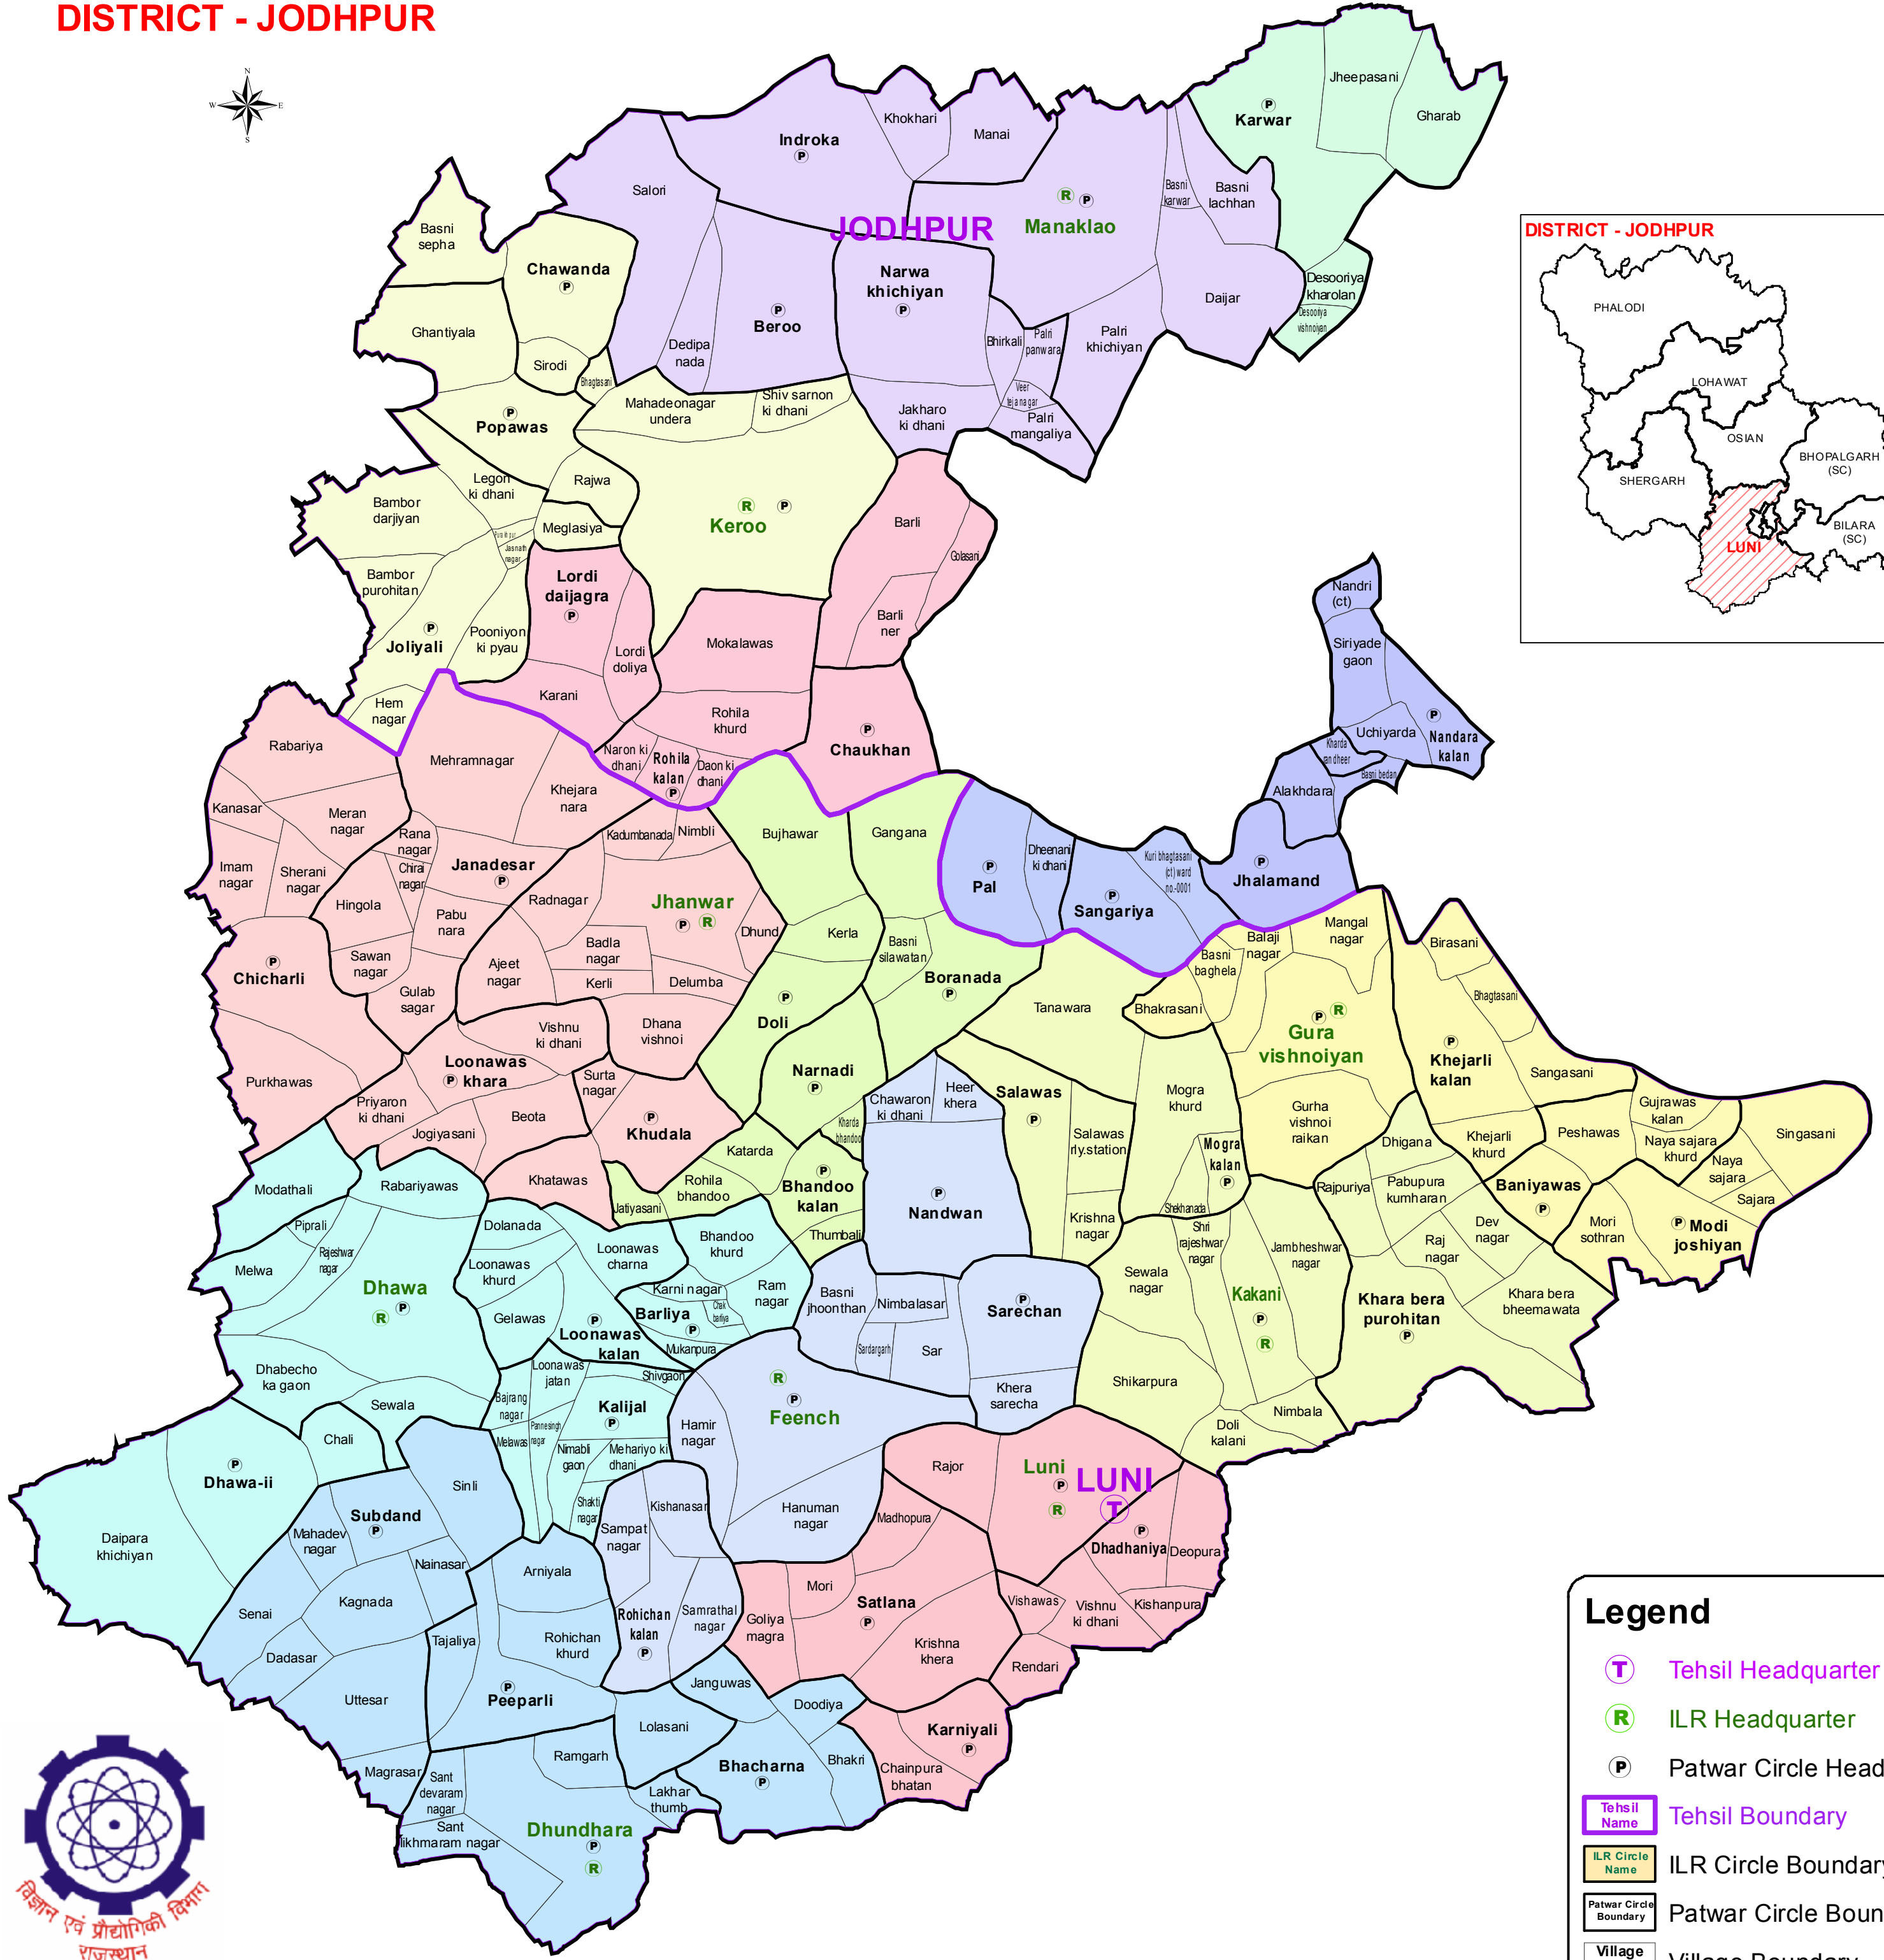

ASSEMBLY CONSTITUENCY - LUNI-130

DISTRICT - JODHPUR

Legend

- T Tehsil Headquarter
- R ILR Headquarter
- P Patwar Circle Headquarter
- Tehsil Boundary
- ILR Circle Boundary
- Patwar Circle Boundary
- Village Boundary